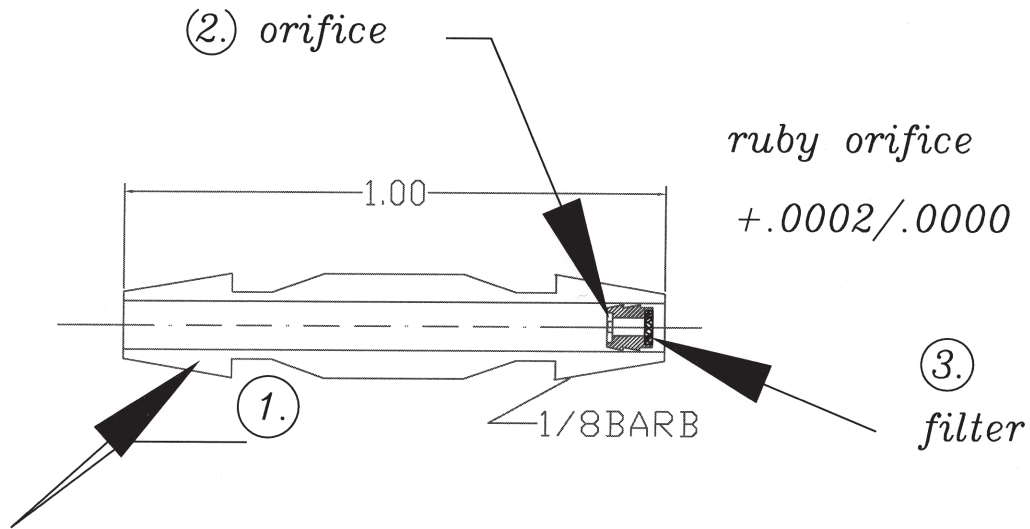

RB# 82890

- ① Nylon Inline filtered orifice connector
- ② Select Ruby Orifice Size
- ③ filter options Stainless Steel Wire Mesh, choose from
5 micron
25 micron
43 micron

**BIRD
PRECISION**

Phone • 1 • (800) • 454 • 7369
Fax • 1 • (800) • 370 • 6308
e-mail • sales@birdprecision.com