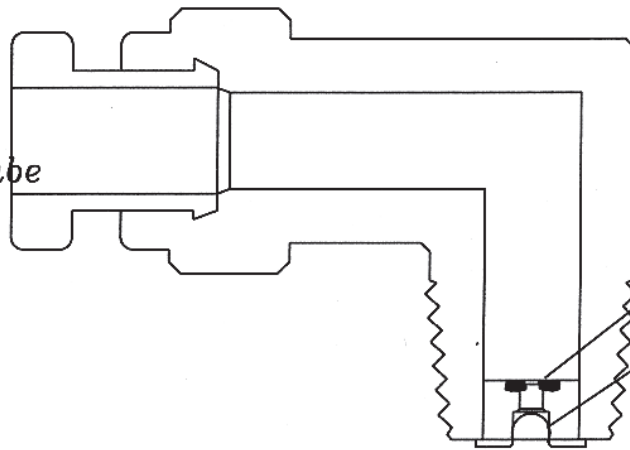

RB# 82748

Not To Scale

*Elbow 1/4 Tube x 1/8-2
Brass
quick connect*

*Push to
Connect
for 1/4" Tube*

1/8-27NPT Thread

- 1. Select Ruby Orifice Size $+.0002'' / -.0000''$*
- 2. 43 micron stainless filter optional, cup shaped for extra surface area*
- 3. brass, nickel flash orifice/filter cartridge*