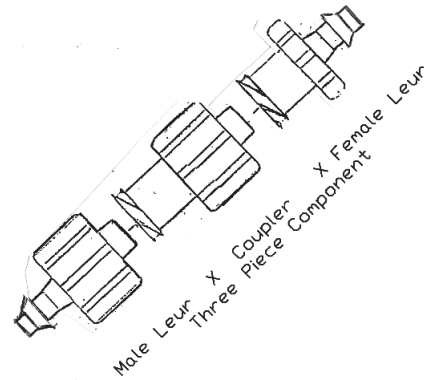

# RB# 82711

Coupler can be easily removed to interchange different orifices  
 color coding is an option  
 filtration is an option  
 1/4 turn for quick disconnect

Male Leur  
 1/16" barb  
 or  
 1/8" barb

1. Select Ruby Drifice Size Tol. +.0002"/-.0000"
  2. Brass Drifice Insert (Stainless Option also)
  3. Nylon (Other options may be possible)
- Female X Male Leur coupler

Female Leur  
 1/16" Barb  
 or  
 1/8" barb