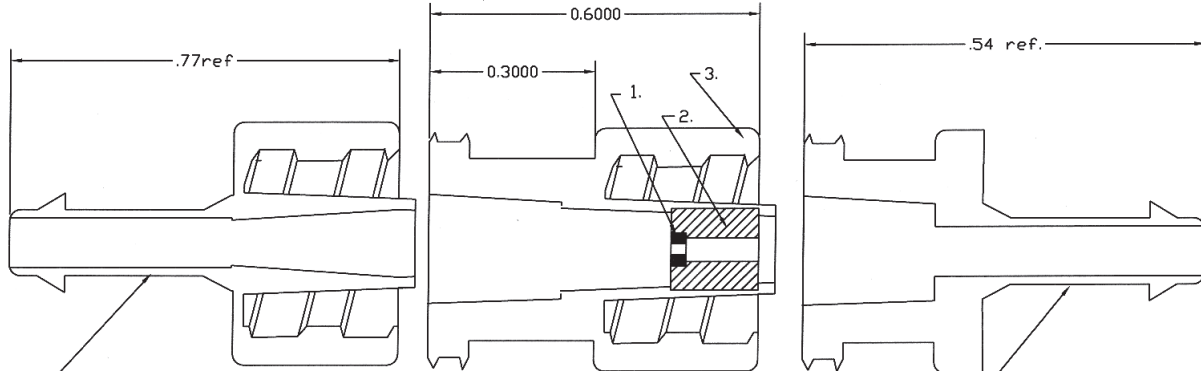

# RB# 82711

Coupler can be easily removed to interchange different orifices  
 color coding is an option  
 filtration is an option  
 1/4 turn for quick disconnect

Male Leur  
 1/16" barb  
 or  
 1/8" barb

1. Select Ruby Drifice Size Tol. +.0002"/-.0000"
  2. Brass Drifice Insert (Stainless Option also)
  3. Nylon (Other options may be possible)
- Female X Male Leur coupler

Female Leur  
 1/16" Barb  
 or  
 1/8" barb