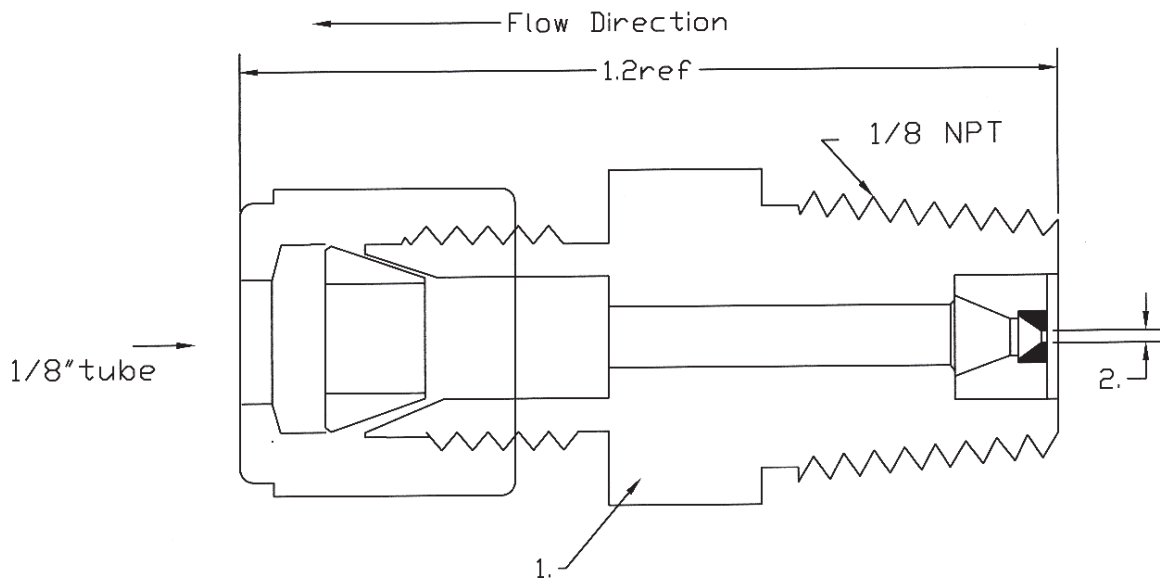

RB# 82627

1. Stainless Male Connector for 1/8" tube X 1/8NPT
2. Select Sapphire or Ruby Orifice size/tolerance is $+0.0002"/-0.0000"$

**BIRD
PRECISION**

Phone • 1 • (800) • 454 • 7369
Fax • 1 • (800) • 370 • 6308
e-mail • sales@birdprecision.com