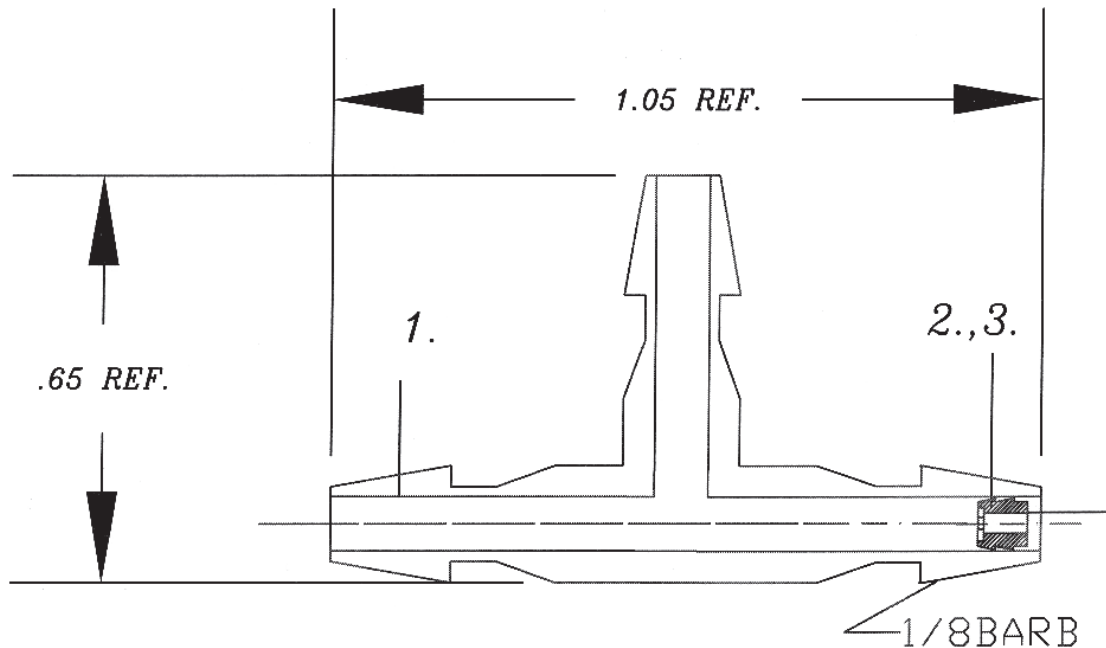

RB# 82599

1. NYLON TEE FITTING
2. BRASS ORIFICE INSERT
3. SELECT RUBY ORIFICE SIZE
TOL+.0002" /-.0000"
4. PLEASE NOTE ORIFICE CAN BE
PLACED IN EITHER OF THREE BARBS
FILTRATION CAN ALSO BE IN ALL THREE
LOCATIONS, PLEASE SPECIFY