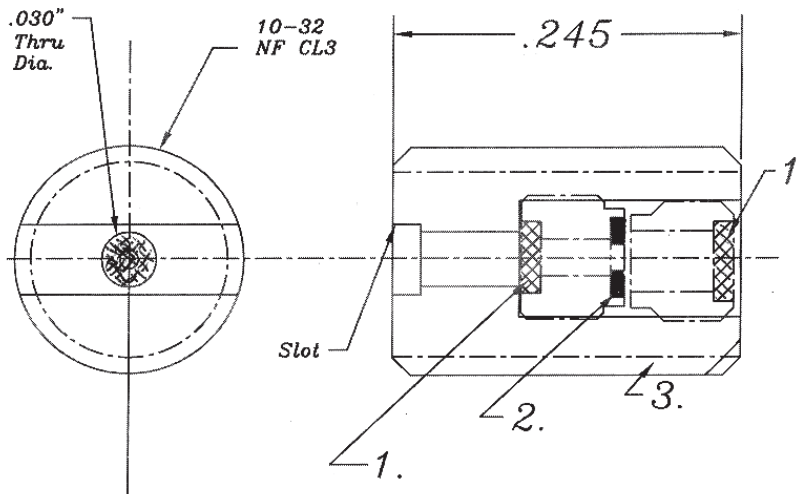

RB# 82464

①

*Choose Stainless Steel Wire Mesh Filters
for both ends
choose from 5 micron, 25 micron, 43 micron*

② *Choose Ruby Orifice Size
tol +.0002" / - .0000"*

③ *Brass 10-32 slotted thread size*

Note: this product can be single or dual filtration