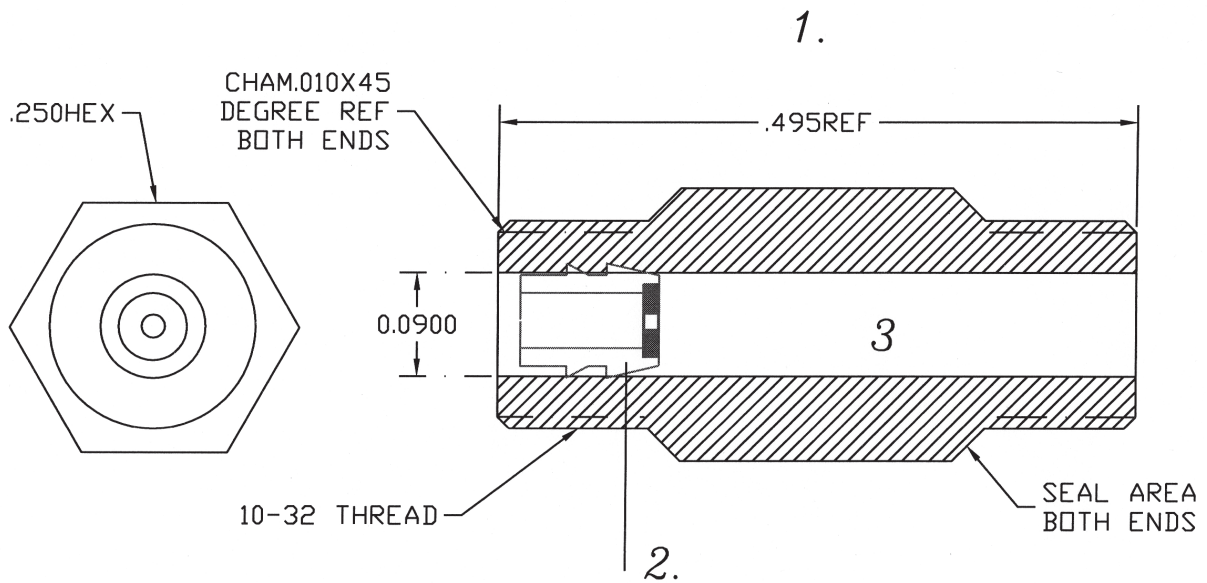

RB# 82451

1. Nylon 10-32 thread male x male
can be several colors ,red,blue extra
2. Select Ruby Orifice Size
tol. $+.0002'' / -.0000''$
3. Seal ring is built in

**BIRD
PRECISION**

Phone • 1 • (800) • 454 • 7369
Fax • 1 • (800) • 370 • 6308
e-mail • sales@birdprecision.com