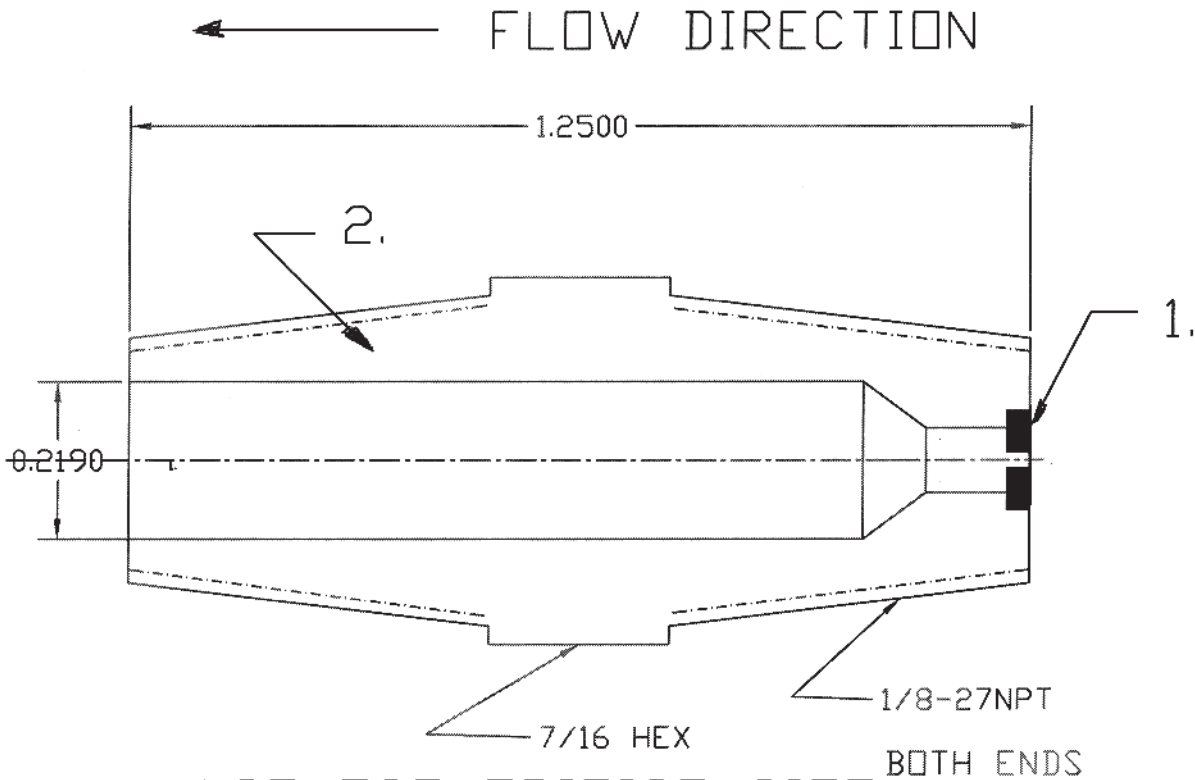

RB# 82416

1. SELECT ORIFICE SIZE
TOLERANCE $+0.0002'' / -0.0000''$
2. BRASS MALE TO MALE CONNECTOR

**BIRD
PRECISION**

Phone • 1 • (800) • 454 • 7369
Fax • 1 • (800) • 370 • 6308
e-mail • sales@birdprecision.com