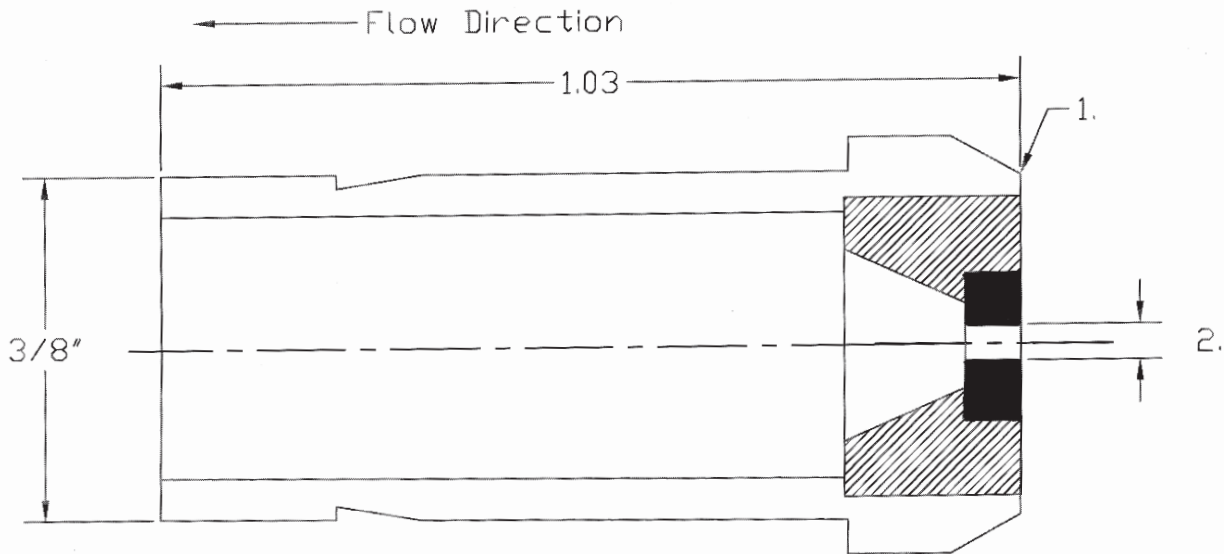

RB# 82350

1. Port Connector for 3/8" Outside Diameter Stainless Tube
2. Select Orifice size ,Tolerance +.0002/-0.0000"

**BIRD  
PRECISION**

Phone • 1 • (800) • 454 • 7369  
Fax • 1 • (800) • 370 • 6308  
e-mail • sales@birdprecision.com