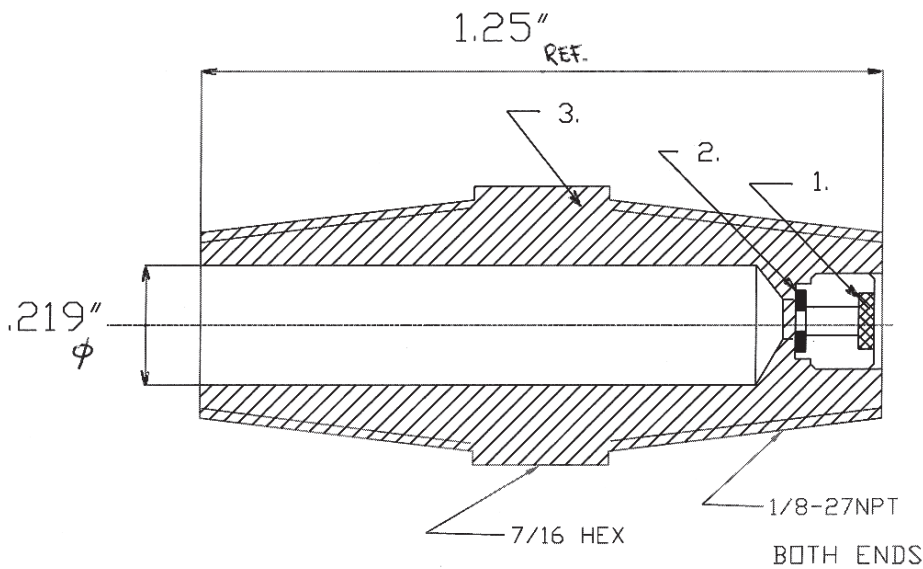

RB# 82280

- ① filter options
5micron
25micron
43micron

- ② choose orifice size

Flow Direction

- ③ Brass Male x Male Connector 1/8-27NPT tread

**BIRD
PRECISION**

Phone • 1 • (800) • 454 • 7369
Fax • 1 • (800) • 370 • 6308
e-mail • sales@birdprecision.com