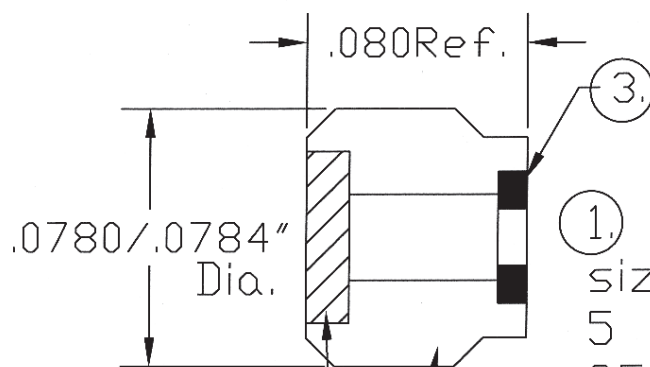

RB# 82214

① Stainless Filter

②

① Select Filter size
5 micron
25 micron
43 micron

②

Brass Press In Insert

③ Select Ruby Orifice size. Tol+.0002"/-.0000"

**BIRD
PRECISION**