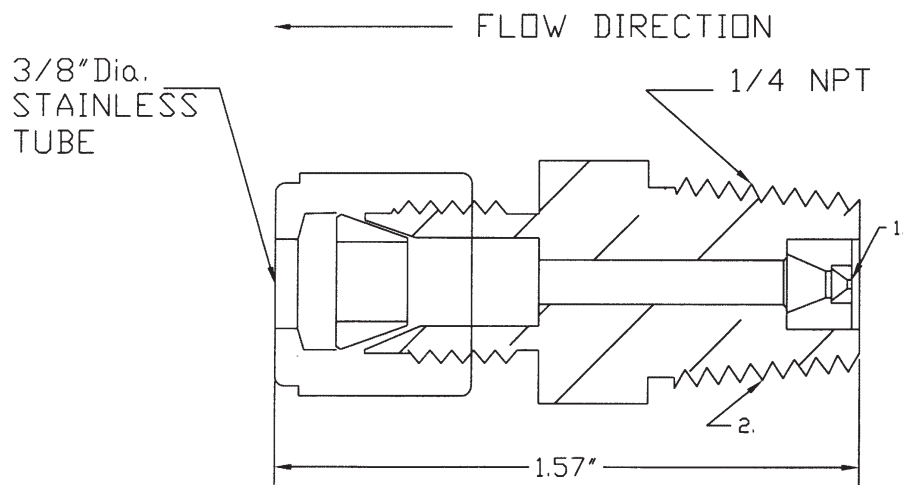

RB# 82210A

1. SELECT RUBY OR SAPPHIRE ORIFICE, TOLERANCE $+0.0002/-0.0000$ "
2. STAINLESS MALE CONNECTOR 3/8 TUBE X 1/4 NPT

**BIRD
PRECISION**

Phone • 1 • (800) • 454 • 7369
Fax • 1 • (800) • 370 • 6308
e-mail • sales@birdprecision.com