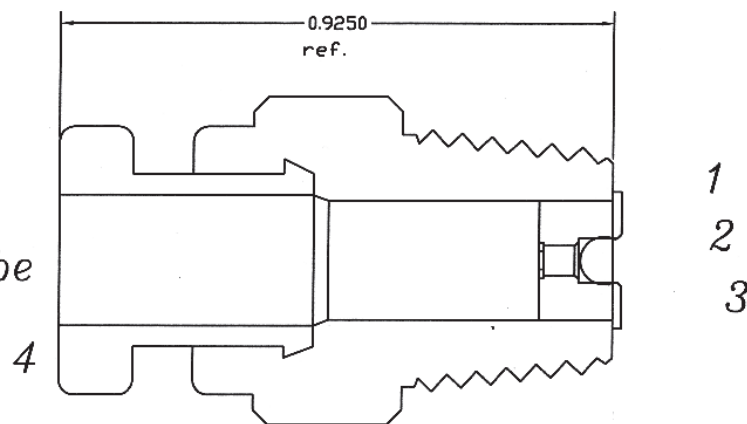

RB# 82184

*Not To Scale*

*1/8-27NPT Thread*

*Push to  
Connect  
for 1/4" Tube*

- 1. Select Ruby Orifice Size  $+.0002''/-0.0000''$*
- 2. 43 micron stainless filter optional, cup shaped for extra surface area*
- 3. brass, nickel flash orifice/filter cartridge*