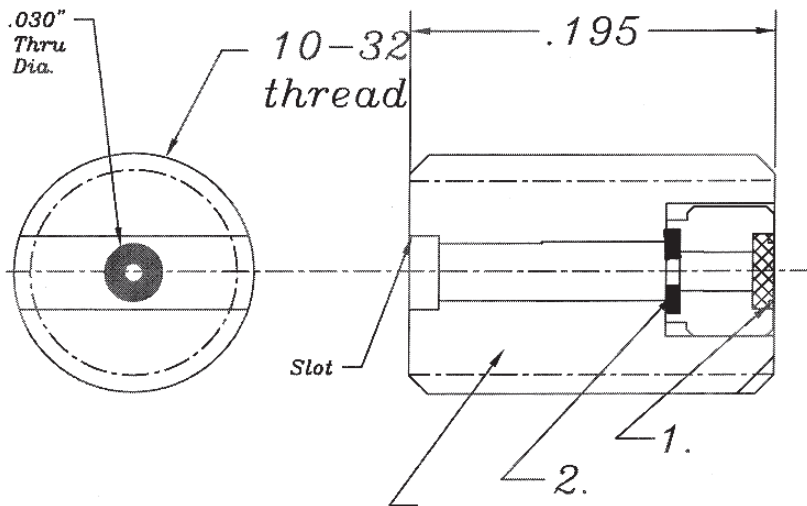

RB# 82177

1. Choose stainless steel wire mesh filter size choose from 5 micron, 25 micron and 43 micron
2. Choose ruby orifice size. tol+.0002"/-.0000"
3. stainless steel 10-32 thread

**BIRD
PRECISION**