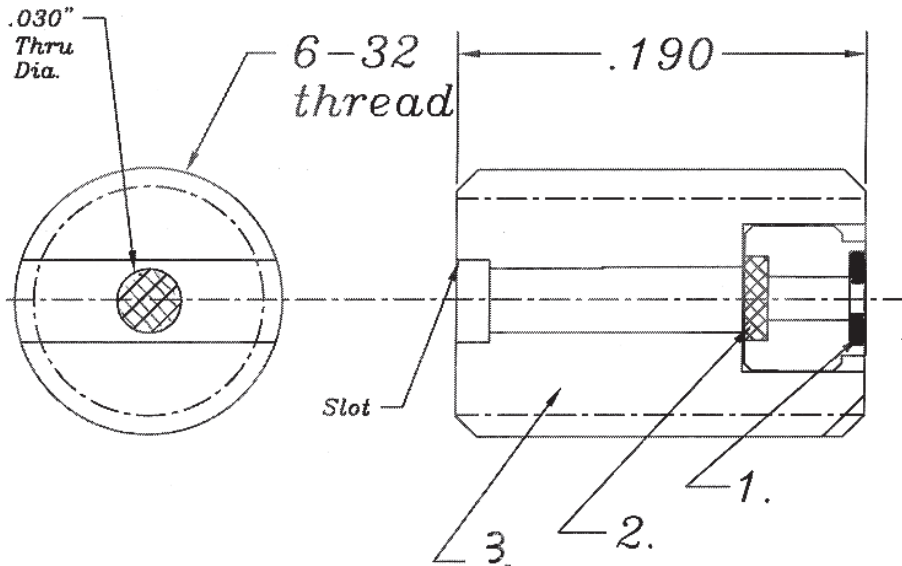

RB# 82020

- ①. Choose ruby orifice size $tol + .0002'' / - .0000''$
- ②. Choose stainless steel wire mesh filter size
5 micron, 25 micron, 43 micron
- ③. Brass 6-32 thread

**BIRD
PRECISION**

Phone • 1 • (800) • 454 • 7369
Fax • 1 • (800) • 370 • 6308
e-mail • sales@birdprecision.com