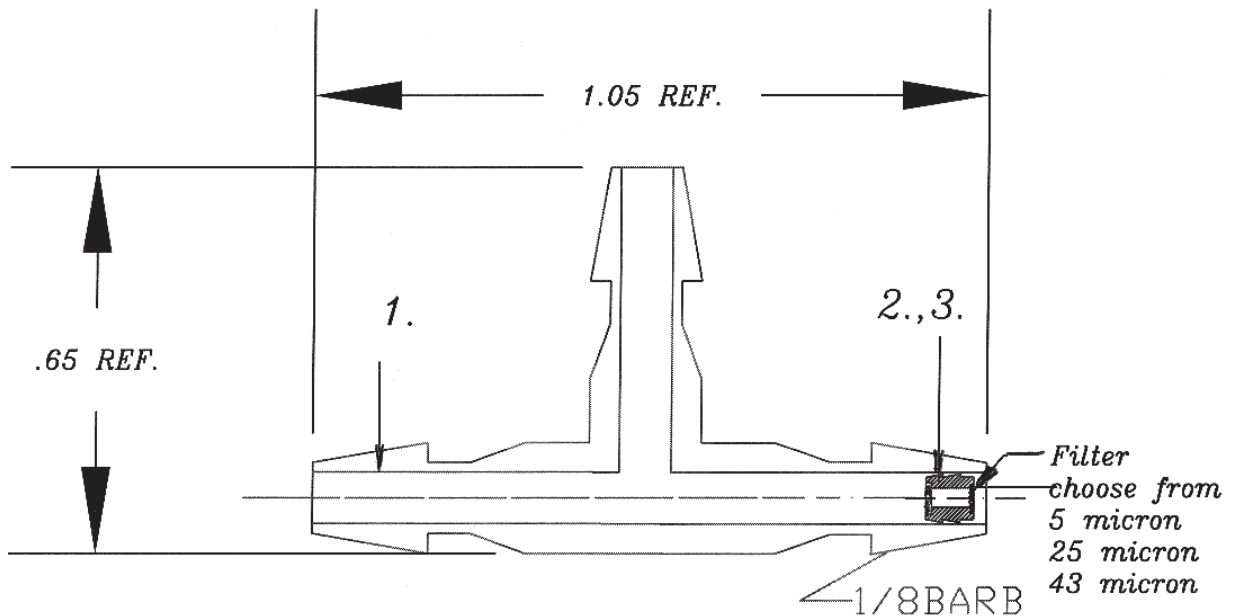

RB# 31553

1. NYLON TEE FITTING
2. BRASS ORIFICE INSERT
3. SELECT RUBY ORIFICE SIZE  
TOL+.0002" /-.0000"
4. PLEASE NOTE ORIFICE CAN BE  
PLACED IN EITHER OF THREE BARBS  
FILTRATION CAN ALSO BE IN ALL THREE  
LOCATIONS, PLEASE SPECIFY